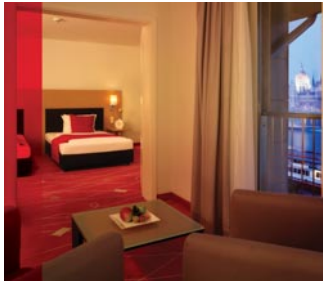

budapest

artotel

d. sultan exhibition

hello art'otel budapest, by park plaza

a hip design hotel with prime metropolitan riverfront views located opposite the hungarian parliament on the danube river, art'otel budapest hotel offers guests a unique opportunity to experience the fusion of travel, design and art in the city's historic centre. almost 600 original works by donald sultan, a renowned contemporary artist, are displayed throughout the hotel.

//sleep

- 165 guest rooms and suites
- selected rooms offer beautiful river or city views

//eat

- chelsea restaurant for intimate dining
- drawing room
- domino café for light snacks and drinks
- room service

//meet

- 8 conference rooms
- maximum capacity 250 delegates
- business centre
- private dining rooms

//more

- complimentary wi-fi available throughout
- sauna and fitness room
- onsite hair salon
- stunning riverside walks
- art shop