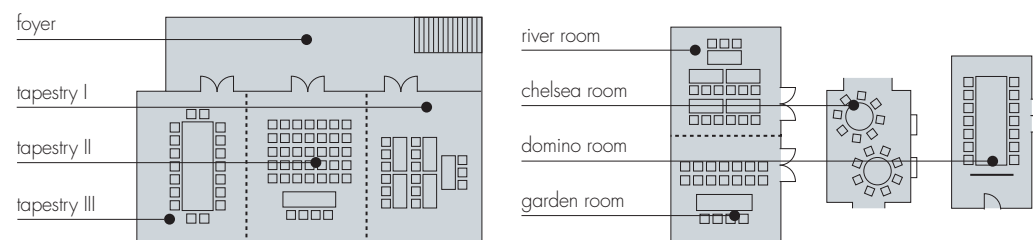

//floor plans

//capacity

meeting room	l x w x h (m)	sqm²	theatre	classroom	boardroom	u-shape	banquet	reception
tapestry room I-III	18.5 x 8.2 x 3	150	170	120	64	56	110	250
tapestry room I	6.1 x 8.2 x 3	50	50	30	26	20	32	90
tapestry room II	6.1 x 8.2 x 3	50	50	30	26	20	32	90
tapestry room III	6.1 x 8.2 x 3	50	50	30	26	20	32	90
foyer	16.3 x 4.2 x 3	68	-	-	-	-	30	60
garden & river room	11.5 x 5.9 x 2.6	66	68	40	32	30	40	70
garden room	5.6 x 5.9 x 2.6	33	30	15	18	13	24	30
river room	5.6 x 5.9 x 2.6	33	30	15	18	13	24	30
domino room	8.2 x 4.3 x 3	35	30	15	18	13	24	30
chelsea room	6 x 4.5 x 2.6	27	25	10	10	10	20	30
boardroom	5.2 x 4.8 x 2.4	20	16	10	8	-	-	-